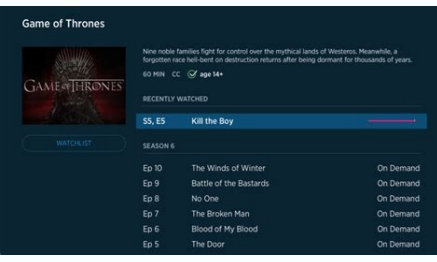

Charter spectrum asheville tv guide

GUIDE TO CHANNEL POSITIONS		WEIGEL COMMUNICATIONS							
Complete market coverage		58	MeTV	11	17	47.3	47.4	47.2	43.2
OVER THE AIR	Digital	58.1 (HDTV)	41.1 (HDTV) 58.2	49.1 (HDTV) 58.3	43.1 (HDTV) 58.4	47.3	47.4	47.2	43.2
5	TIME WARNER	1005 (HDTV)	19	77902 1007 (HDTV)	277905 1007 (HDTV)	998	954	997	994
9	Charter	405 (HDTV)	192	8 408 (HDTV)	17 204 (HDTV)	199	190	198	191
58	58TV	41	49						
58	dish	41	49	17					
5	atat	1005 (HDTV)	19	7 1007 (HDTV)	27 3007				
legisID	WOST-TV 58.1 Milwaukee	WOST-TV 58.2 Milwaukee/ WMEC-TV 58.1 Milwaukee	WOST-TV 58.3 Milwaukee/ WOST-TV 58.4 Milwaukee	WOST-TV 58.5 Milwaukee/ WOST-TV 58.6 Milwaukee	WOST-TV 58.7 Milwaukee/ WOST-TV 58.8 Milwaukee	WOST-TV 58.9 Milwaukee	WOST-TV 58.10 Milwaukee	WOST-TV 58.11 Milwaukee	WOST-TV 58.12 Milwaukee

Revised 03/23/2018

What channel is guide on spectrum. Does spectrum tv have a guide. What channel is the spectrum tv guide on. Is there a tv guide for spectrum.